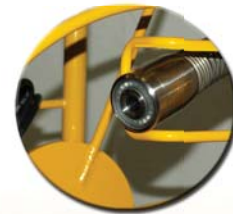

CLICK TOUCH
BUTTONS

PRECISION MACHINED
ALUMINUM PANELS

SPILL-PROOF
KEYBOARD

REMOVABLE MOUNTING
POST AND CONTROL BOX

RUGGED STAINLESS
SELF LEVELING CAMERA
and Kevlar braided
push rod

www.hathorncorp.com

Phone: 905-886-2835